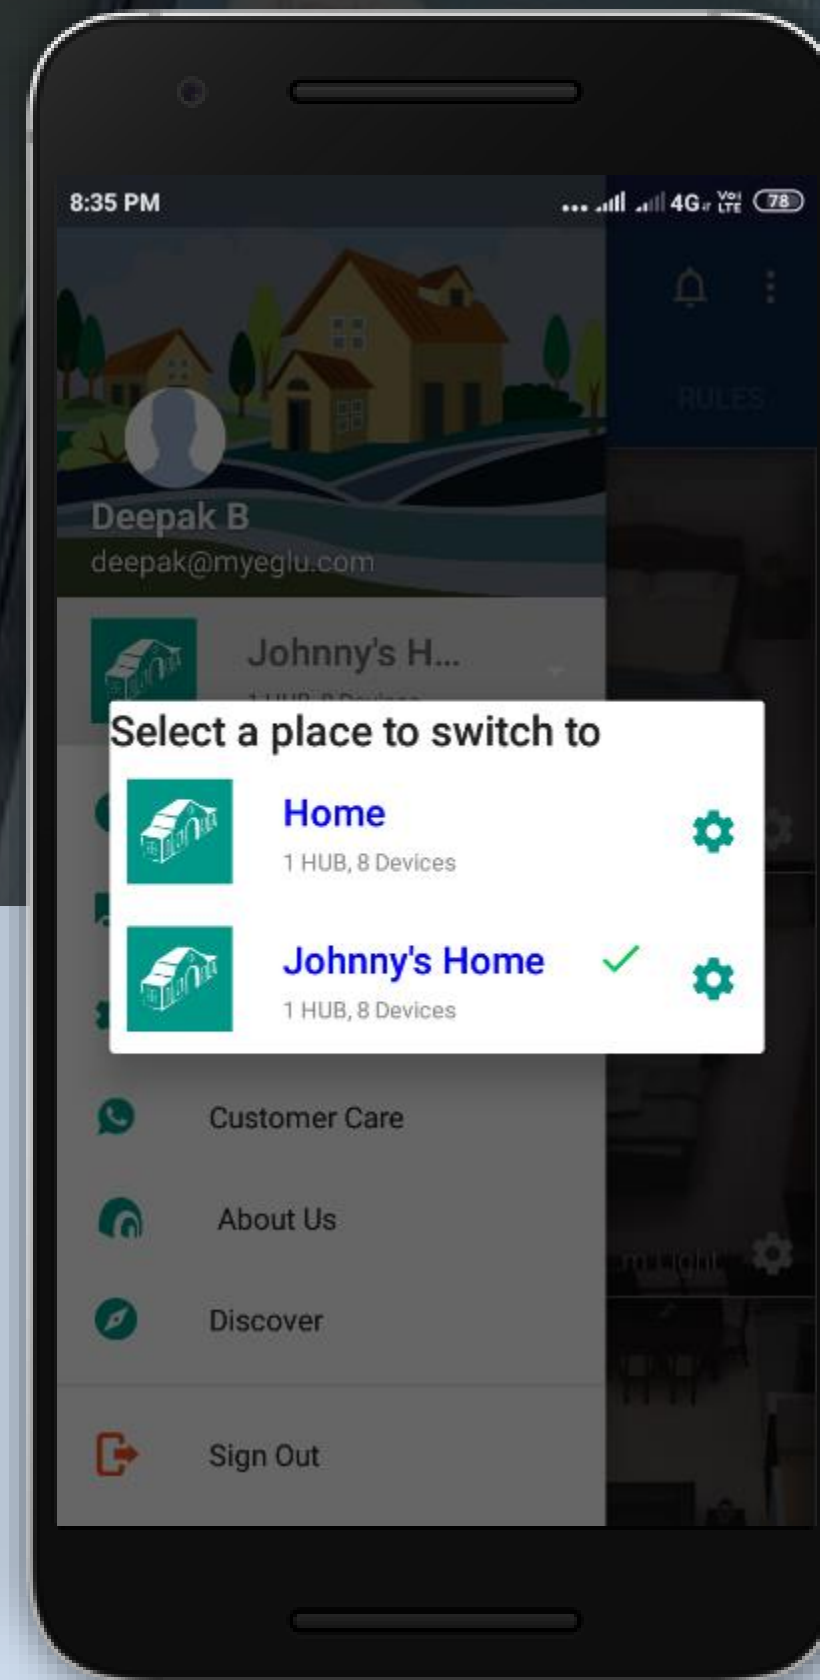

Gate Controller

- eGlu Gate Controller lets you control your motorized gates from anywhere and gives the convenience of opening the gates just before you reach home.

Lock Controller

Yale Locks are supported on eGlu and lets you take complete control on the door lock. Secure your home by knowing the real time status of the door lock on the eGlu app. It can do much more than normal door open/close operation and lets you create new users on the lock or change an existing lock pin.

CCTV Camera

Lock Controller

Access Live Camera feed from wireless IP cameras using eGlu app. eGlu supports certain camera brands for Live view.

Mobile App available on Android and IOS

Personalize your device with custom pictures

Real Time Update on every Device's Health

Access Real-Time Activity Log of all events at home

Mobile App available on Android and IOS

Add intelligence with Rules,
for Events/Schedules

Access multiple locations
from

Personalize by adding rooms
and devices to each room

eGlu works with the voice assistants

Voice Control of eGlu devices are available on Android Phones, Android Watches, Google Home & Amazon Alexa & Apple Siri