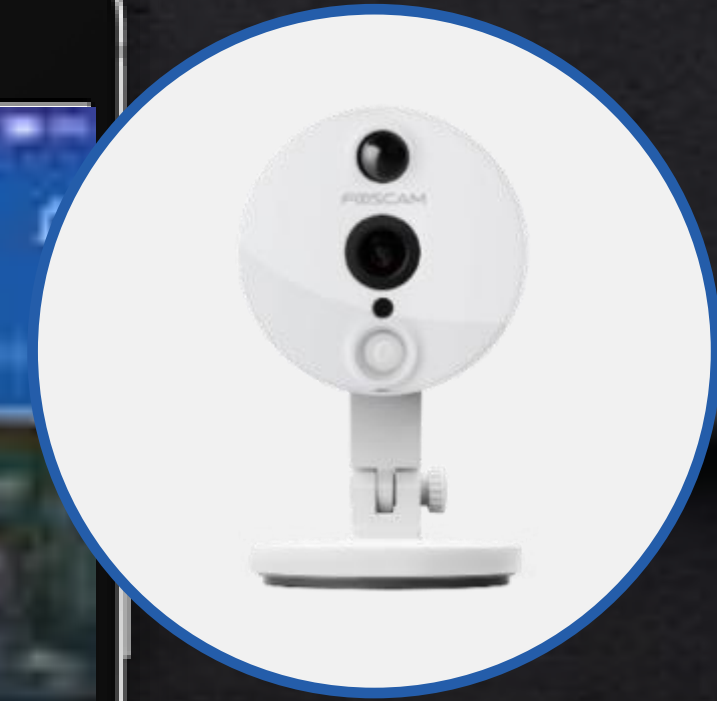

CCTV Camera

Lock Controller

Access Live Camera feed from wireless IP cameras using eGlu app. eGlu supports certain camera brands for Live view.