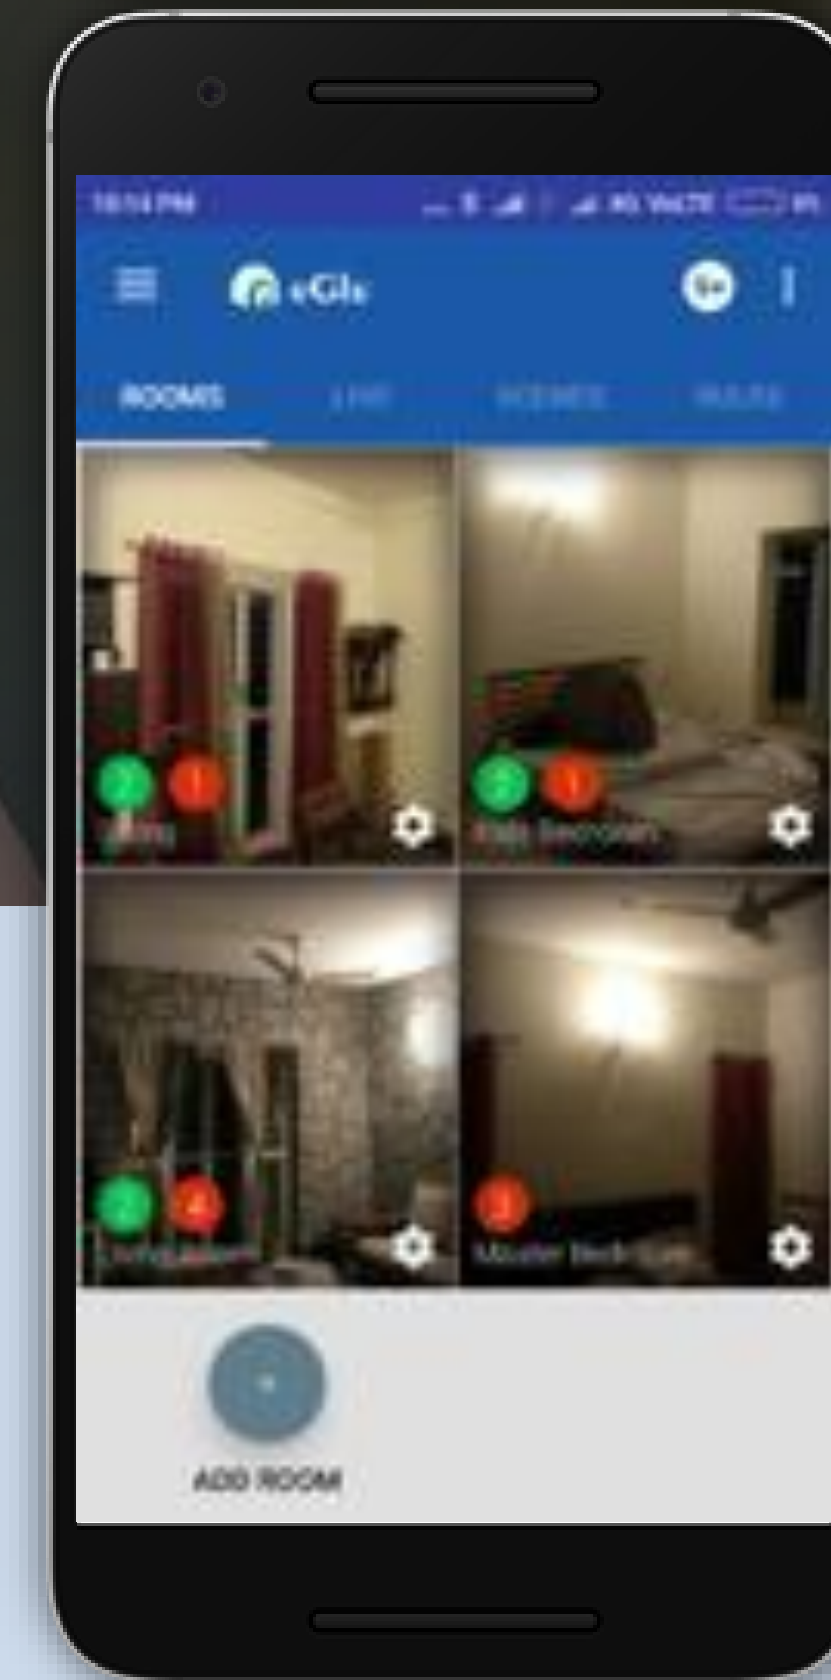

Home, Smart Home!

Products

eGlu Hub

eGlu HUB is the Home Automation Controller that communicates to all eGlu devices installed at home. A small, elegant, yet powerful device that fits perfectly to your décor.

CCTV Camera

Lock Controller

Access Live Camera feed from wireless IP cameras using eGlu app. eGlu supports certain camera brands for Live view.

Mobile App available on Android and IOS

Personalize your device with custom pictures

Real Time Update on every Device's Health

Access Real-Time Activity Log of all events at home

Mobile App available on Android and IOS

Add intelligence with Rules,
for Events/Schedules

Access multiple locations
from

Personalize by adding rooms
and devices to each room

eGlu works with the voice assistants

Voice Control of eGlu devices are available on Android Phones, Android Watches, Google Home & Amazon Alexa & Apple Siri