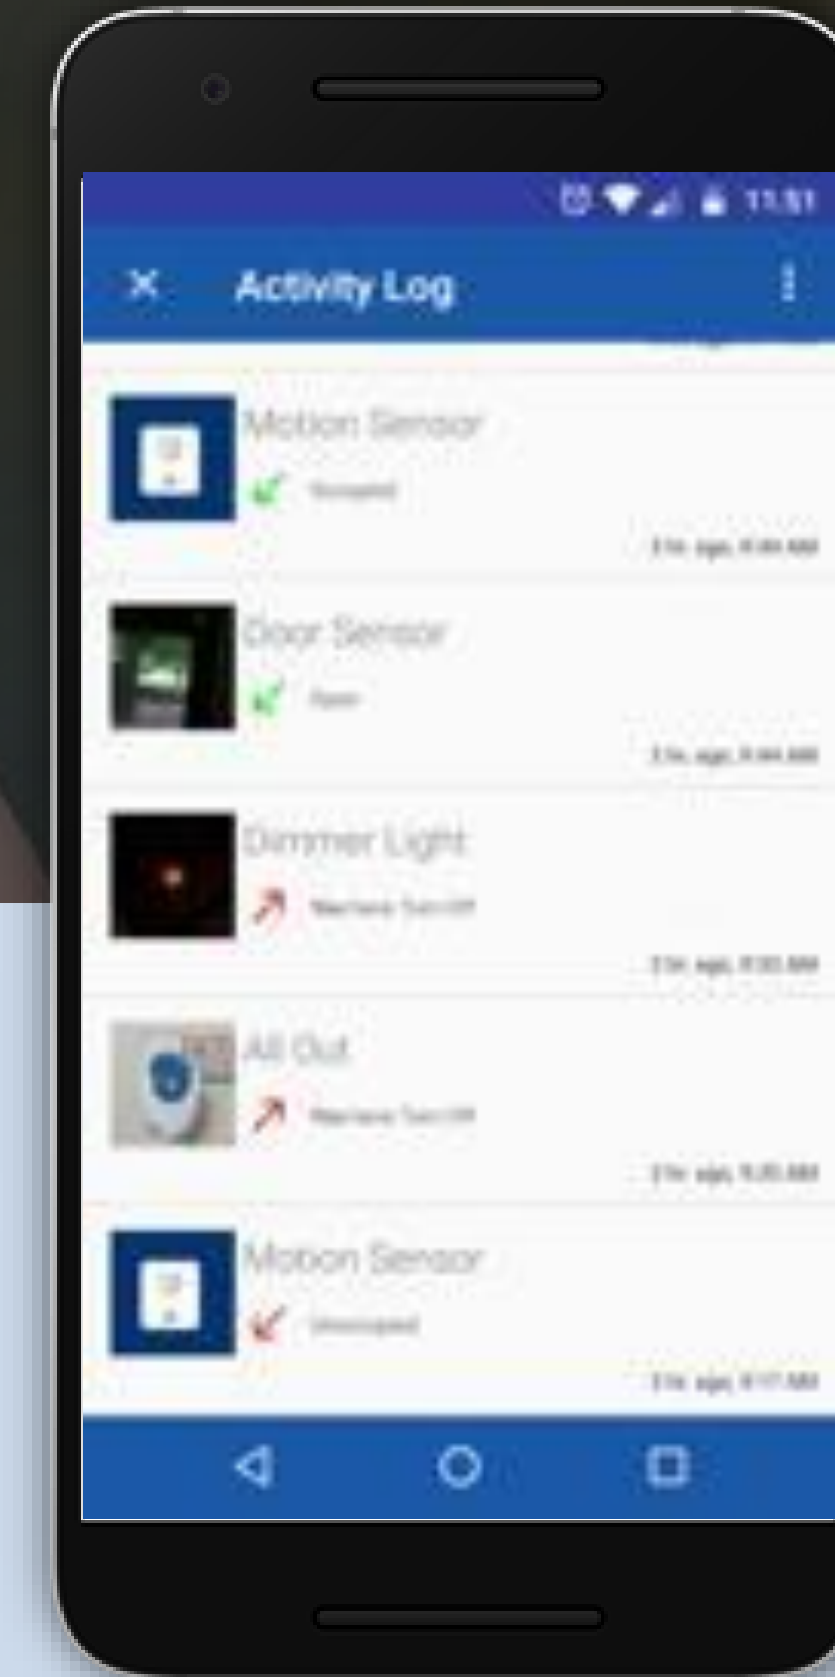

Gate Controller

- eGlu Gate Controller lets you control your motorized gates from anywhere and gives the convenience of opening the gates just before you reach home.

Lock Controller

Yale Locks are supported on eGlu and lets you take complete control on the door lock. Secure your home by knowing the real time status of the door lock on the eGlu app. It can do much more than normal door open/close operation and lets you create new users on the lock or change an existing lock pin.

CCTV Camera

Lock Controller

Access Live Camera feed from wireless IP cameras using eGlu app. eGlu supports certain camera brands for Live view.

Mobile App available on Android and IOS

Personalize your device with custom pictures

Real Time Update on every Device's Health

Access Real-Time Activity Log of all events at home

Mobile App available on Android and IOS

Add intelligence with Rules,
for Events/Schedules

Access multiple locations
from