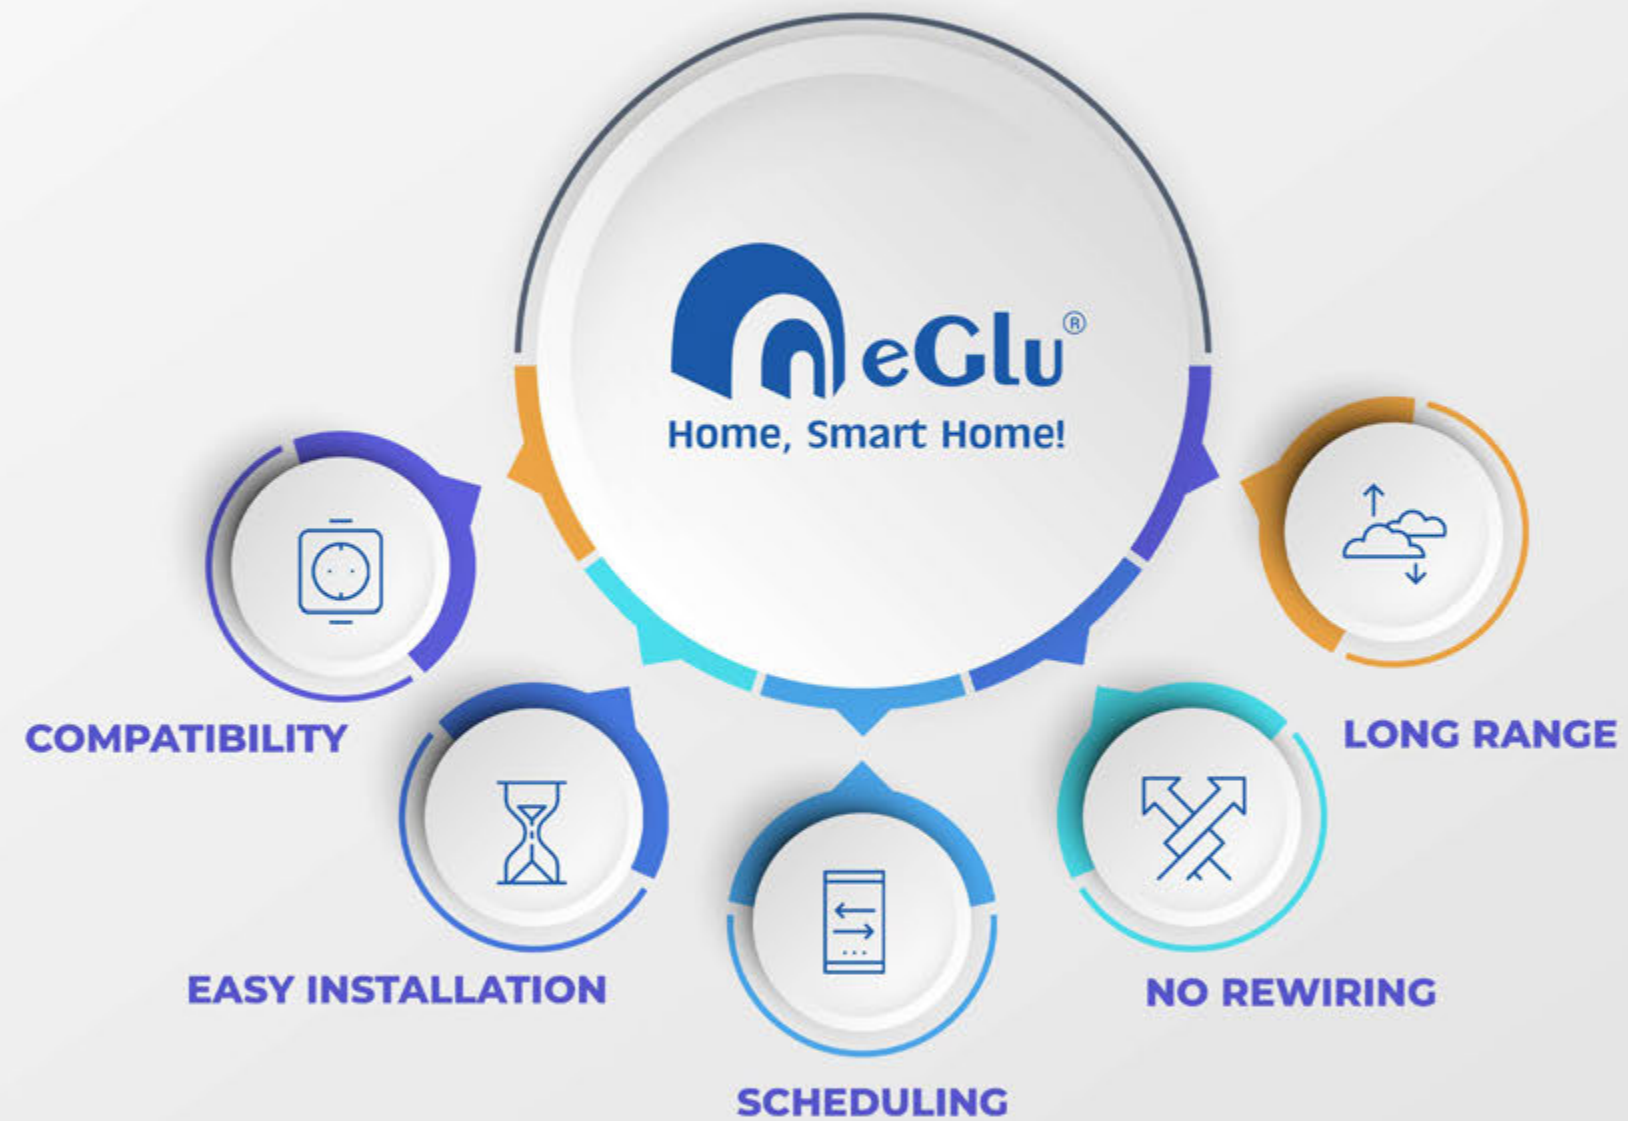

 eGlu[®]
Home, Smart Home!

SPEND TIME DOING
what matters most!

Simplify your life...

Take control of your home in an affordable smart way

Give Your Home a smart edge

Think of eGlu as the brain of your automated home that can respond to you and be with you wherever you are. Automate your home and give it a smart edge to make it intelligent, convenient and connected.

Single App to Control and Monitor Your Home

An app for anything related to your home is a reality now

eGlu promises a truly connected experience in Smart Homes with a single app for your home with multiuser and multi-location real time access and control.

Integration with Voice Assistants

Control your home with AI powered Voice Assistants

eGlu works with Amazon Alexa, Google Assistant and Apple Siri.

Entrance Automation

Making access to your home or business more convenient

With eGlu solution, you can lock and unlock your door from anywhere in the world with a Smart Lock. Also, access to specific areas can be restricted to select individuals or particular times.

An affordable and comprehensive Smart Home Solution for your safety, security and convenience.